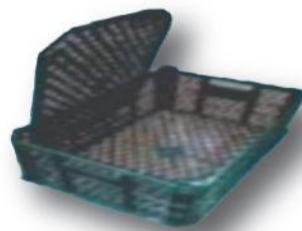

**Available in**

Quality **A+ A B**  
Price (Rs.) 700 550 400

**MP7**

(Food Crate)  
Capacity 12 Kg

**Specifications**

Length 589 mm / 23 inches  
Height 180 mm / 7 inches  
Width 389 mm / 15 inches  
Weight 1.1 Kg

**Available in**

Quality **A+ A B**  
Price (Rs.) 600 550 500

**MP8**

**Specifications**

Length 380 mm / 15 inches  
Height 159 mm / 6.2 inches  
Width 259 mm / 10.2 inches  
Weight 317 gm  
Lid Weight 113 gm